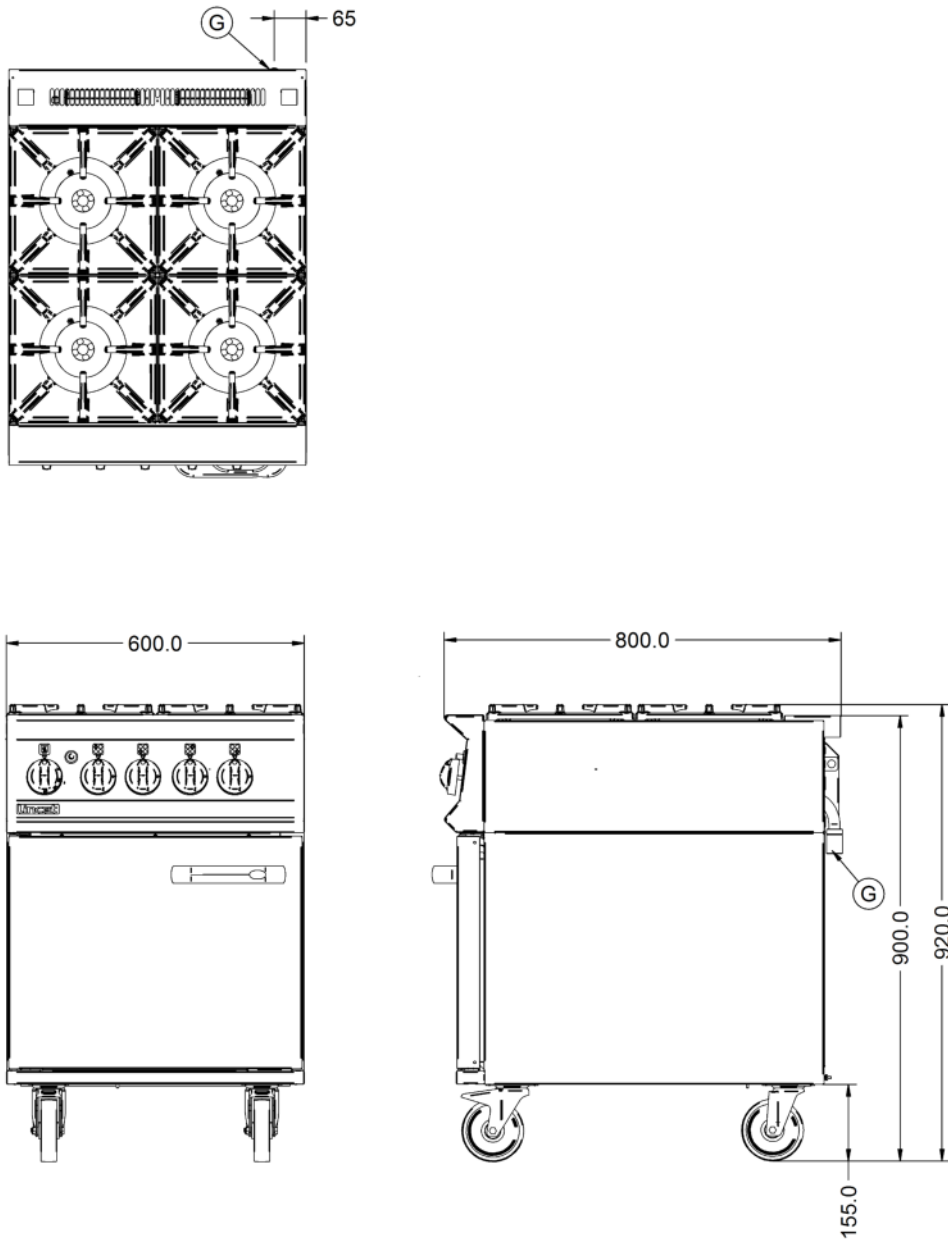

Key Specifications

Number of Shelves included	2
Number of Shelf Positions	4
Number of Hobs	4
Shape of Hob	Square

Weights and Dimensions

Unit Height (External) mm	920
Unit Width (External) mm	600
Unit Depth (External) mm	800
Height (Internal) mm	405
Width (Internal) mm	495
Depth (Internal) mm	530
Shelf Dimensions Width mm	480
Shelf Dimensions Depth mm	530
Hob Dimensions mm	300 x 300
Net Weight Kg	99.5

Shipping

Packed Weight Kg	112
Packed Height cm	105
Packed Width cm	70
Packed Depth cm	85

Available Accessories

CH01	NULL
CH02	NULL

Available Accessories

LK06	NULL
OA8901	SPLASHBACK/SHELF - OG8001

Technical Picture