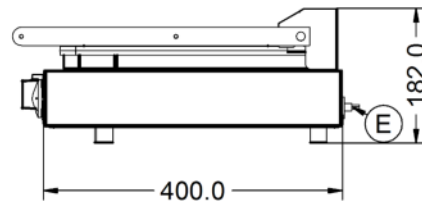

Power and Performance

Total Power kW	4.50
IP Rating	IP23
Cooking Area (Width x Depth) mm	[2x] 264 x 250
Temperature Control	Mechanical

Key Specifications

Top Grill Plate Surface Type	Ribbed
Grill Plate Surface Type	Ribbed
Grill Plate Material	Iron

Weights and Dimensions

Unit Height (External) mm	182
Unit Width (External) mm	623
Unit Depth (External) mm	400
Net Weight Kg	42.5

Supply Connections

Requires Installation	No
Requires Electrical Supply	Yes
UK 3 Pin Plug	Yes
Requires Hardwiring	No
Electrical Supply Rating Watts	4,500
Single Phase Amps	19.6
Single Phase Voltage	230

Shipping

Packed Weight Kg	44.5
Packed Height cm	36
Packed Width cm	73
Packed Depth cm	61

Technical Picture

Lincat Limited

Whisby Road,
Lincoln, LN6 3QZ,
United Kingdom

Company No: 2175448

A member company of