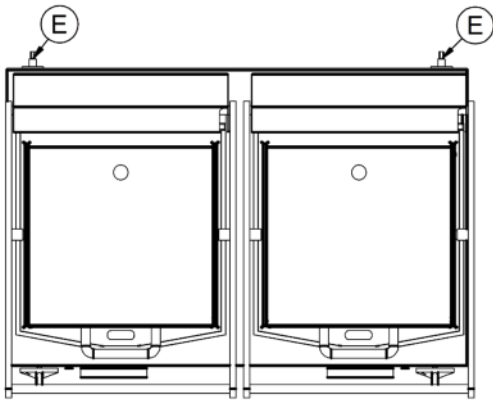

Power and Performance

Total Power kW	4.50
IP Rating	IP23
Cooking Area (Width x Depth) mm	[2x] 264 x 250
Temperature Control	Mechanical

Key Specifications

Top Grill Plate Surface Type	Ribbed
Grill Plate Surface Type	Ribbed
Grill Plate Material	Iron

Weights and Dimensions

Unit Height (External) mm	182
Unit Width (External) mm	623
Unit Depth (External) mm	400
Net Weight Kg	42.5

Supply Connections

Requires Installation	No
Requires Electrical Supply	Yes
UK 3 Pin Plug	Yes
Requires Hardwiring	No
Electrical Supply Rating Watts	4,500
Single Phase Amps	19.6
Single Phase Voltage	230

Shipping

Packed Weight Kg	44.5
Packed Height cm	36
Packed Width cm	73
Packed Depth cm	61

Technical Picture

Lincat Limited

Whisby Road,
Lincoln, LN6 3QZ,
United Kingdom

Company No: 2175448

A member company of