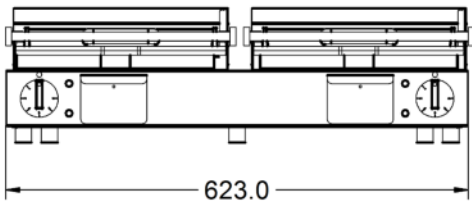

Power and Performance

Total Power kW	4.50
IP Rating	IP23
Cooking Area (Width x Depth) mm	[2x] 264 x 250
Temperature Control	Mechanical

Key Specifications

Top Grill Plate Surface Type	Ribbed
Grill Plate Surface Type	Ribbed
Grill Plate Material	Iron

Weights and Dimensions

Unit Height (External) mm	182
Unit Width (External) mm	623
Unit Depth (External) mm	400
Net Weight Kg	42.5

Supply Connections

Requires Installation	No
Requires Electrical Supply	Yes
UK 3 Pin Plug	Yes
Requires Hardwiring	No
Electrical Supply Rating Watts	4,500
Single Phase Amps	19.6
Single Phase Voltage	230

Shipping

Packed Weight Kg	44.5
Packed Height cm	36
Packed Width cm	73
Packed Depth cm	61

Technical Picture

Lincat Limited

Whisby Road,
Lincoln, LN6 3QZ,
United Kingdom

Company No: 2175448

A member company of